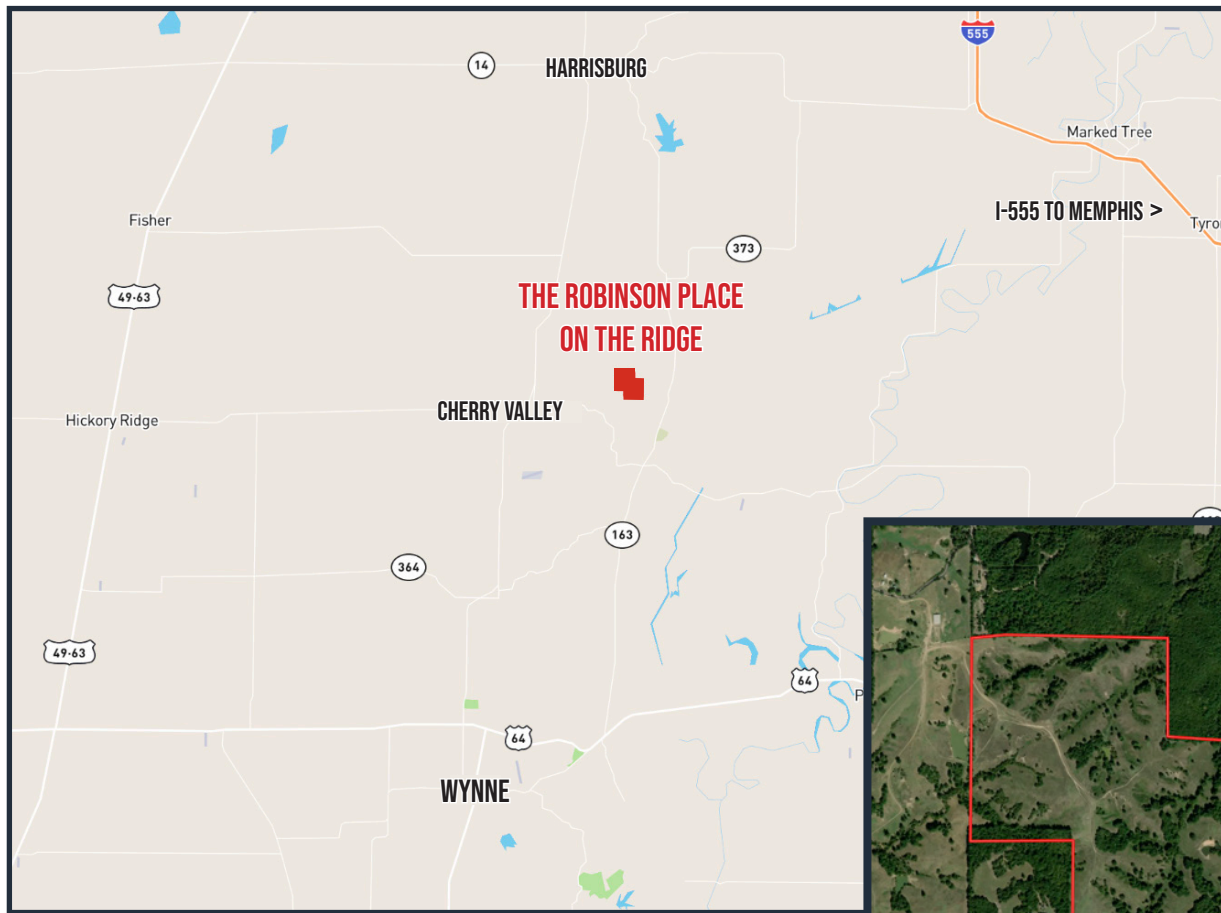

TILLER LAND

THE ROBINSON PLACE ON THE RIDGE

- Cross County, Arkansas -

REGIONAL & AERIAL MAPS

3.8 miles from Cherry Valley
18 miles from Wynne
10 miles from Harrisburg

CONSULTING | REALTY | DEVELOPMENT

TILLER LAND