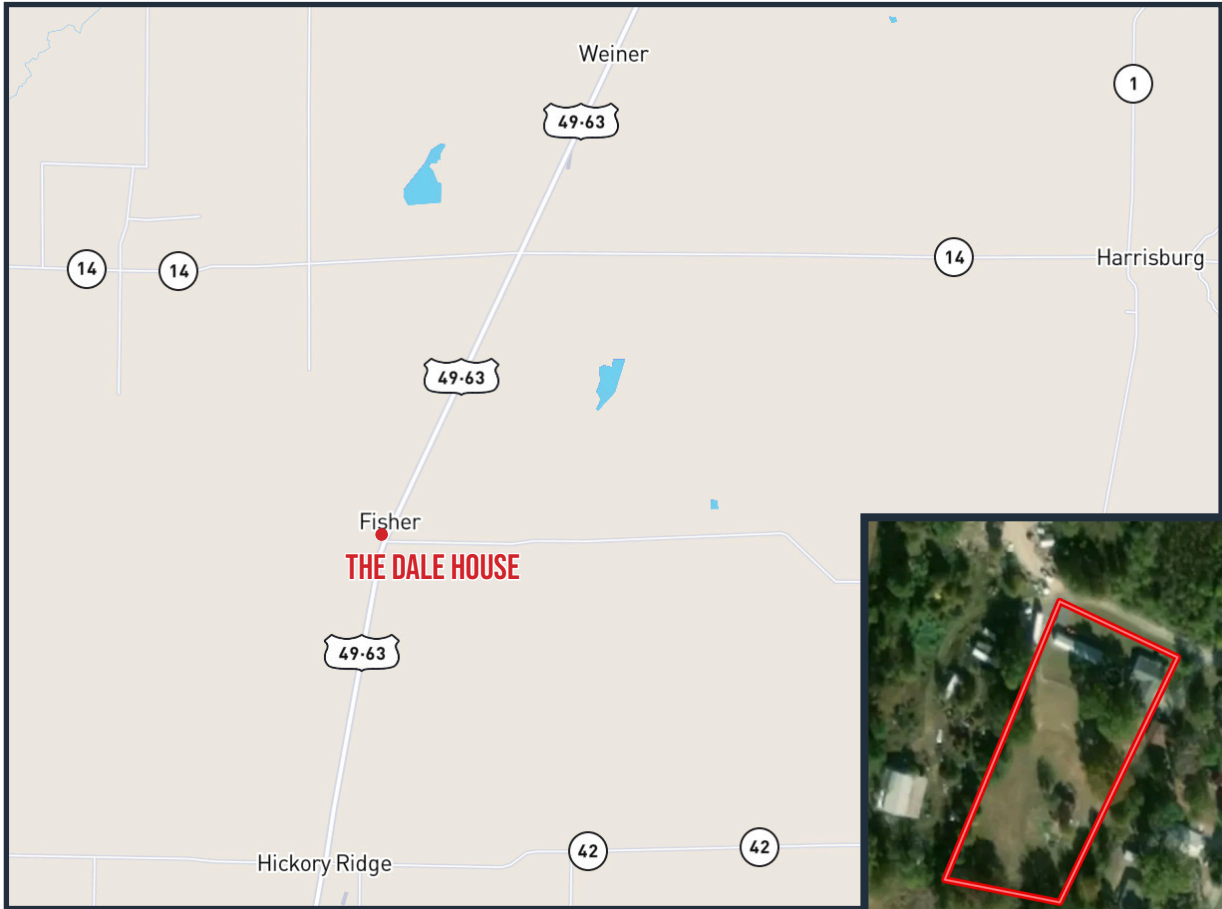

# TILLER LAND

## THE DALE HOUSE

- Fisher, Arkansas -

### REGIONAL MAP

18 miles from Harrisburg  
27 miles from Newport  
31 miles from Jonesboro

CONSULTING | REALTY | DEVELOPMENT