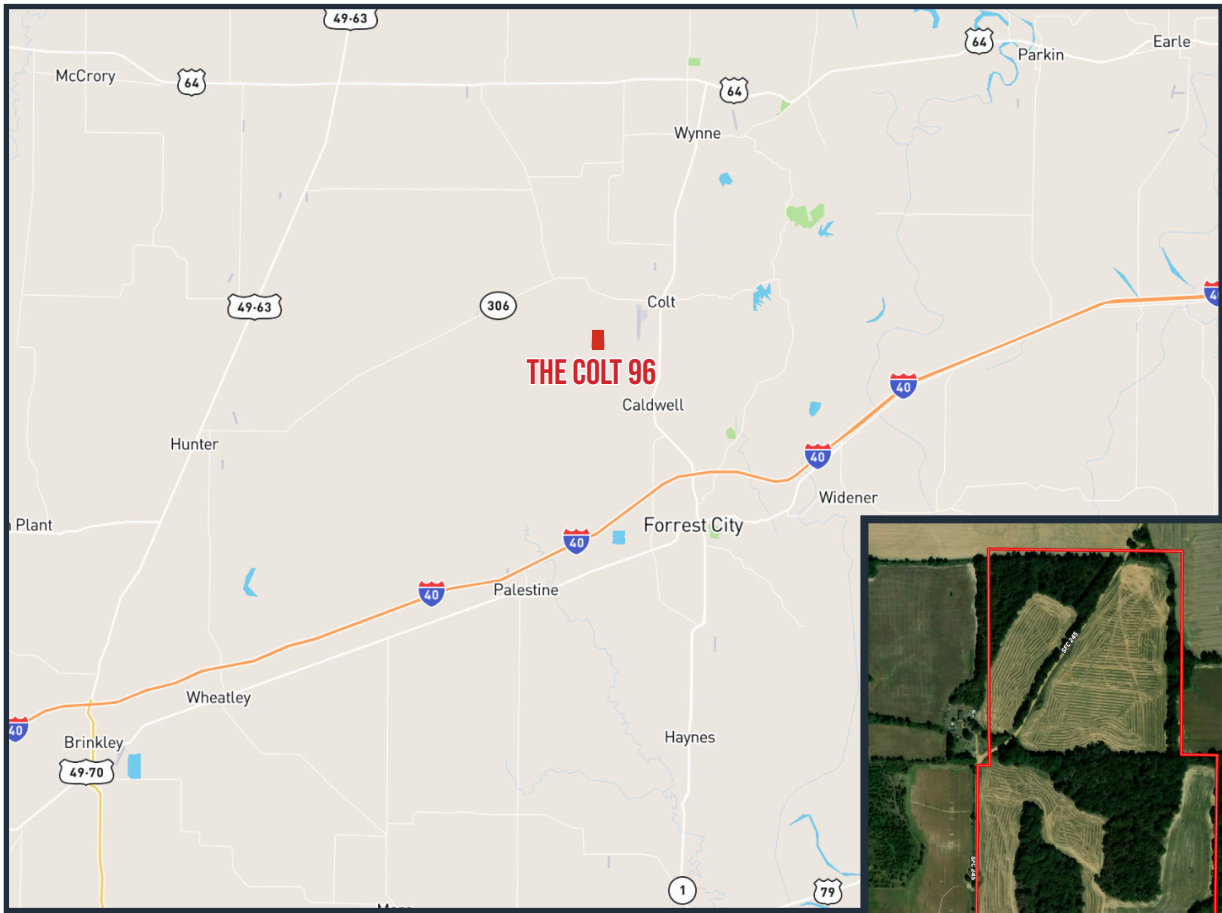

TILLER LAND

THE COLT 96 - St. Francis County, Arkansas -

REGIONAL & AERIAL MAPS

11 miles from Wynne
10 miles from Forrest City

CONSULTING | REALTY | DEVELOPMENT

TILLER LAND