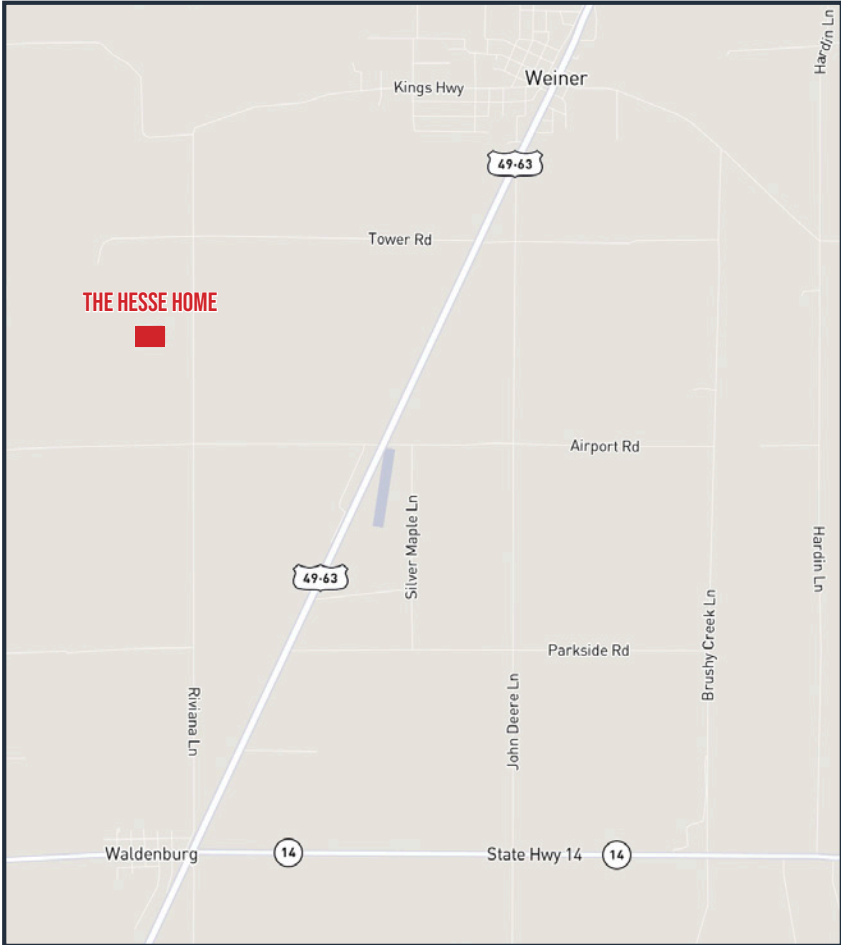

TILLER LAND

THE HESSE HOME

- Weiner, Arkansas -

PROPERTY MAP

- 3 miles from Weiner
- 24 miles from Jonesboro
- 3 miles from Waldenburg
- 25 miles from Newport

CONSULTING | REALTY | DEVELOPMENT

TILLER LAND