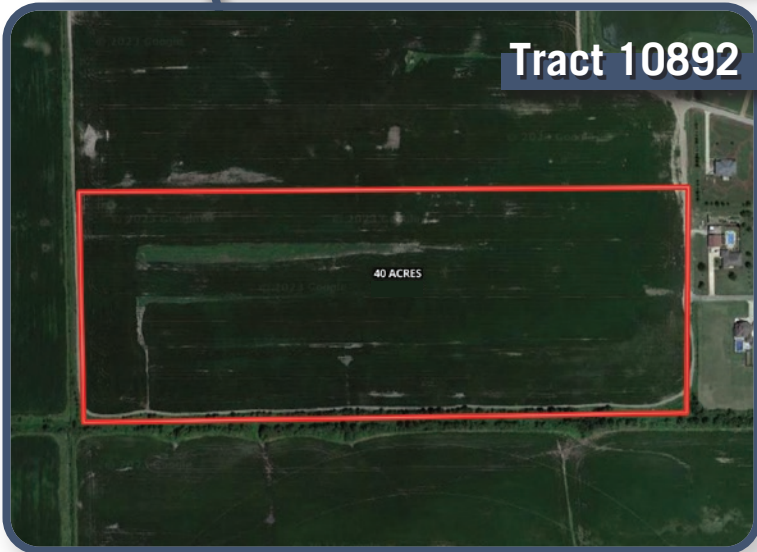

TILLER LAND

THE DENTON PROPERTY

- Mississippi County, Arkansas -

AERIAL MAPS

^ Tract 10892 • 40 acres

Currently used as farmland.
Could easily be platted for development of residential lots.

> Tract 10894 • 65 acres

Mixed use property.
Farmland with attached commercial development opportunity.
The five commercial lots may be purchased separately.